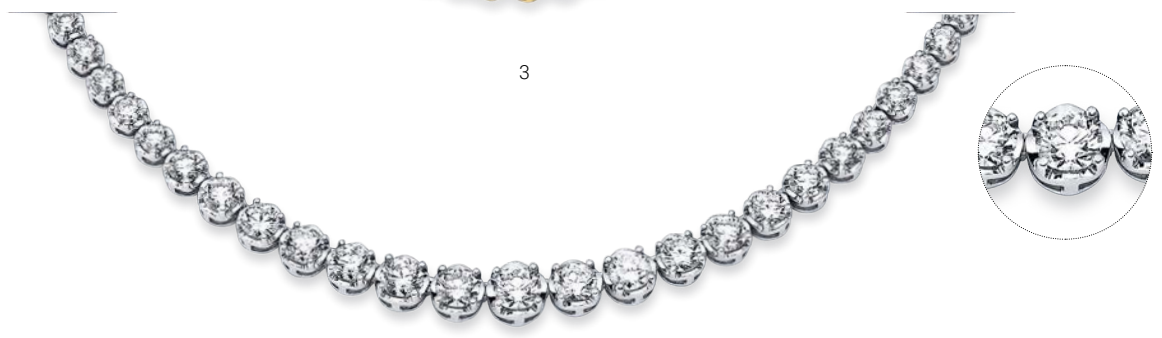

4

1 | 4I039W	Collier WG, 59 Brill. 2,05 ct, TW-si, L:43,0 cm	18 kt	10.929,-
2 | 4I028G	Collier GG, 172 Brill. 2,65 ct, TW-si, L:43,0 cm	18 kt	11.429,-
3 | 4I027G	Collier GG, 172 Brill. 3,00 ct, TW-si, L:43,0 cm	18 kt	13.199,-
4 | 4K983W	Collier WG, 98 Brill. 10,60 ct, TW-si, L:43,0 cm	18 kt	52.149,-