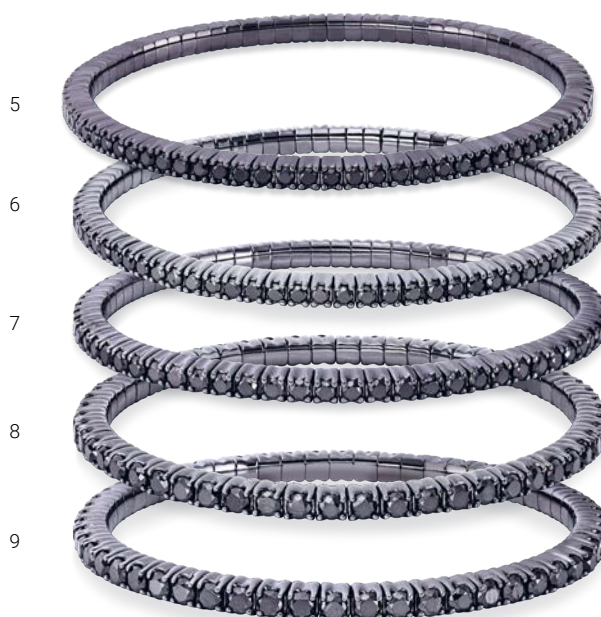

- 5 | **5E254W** Armband WG, 81 Brill. 2,50 ct, schwarz, Ø:56,0 mm 18 kt **6.679,-**
- 6 | **5D731W** Armband WG, 79 Brill. 2,75 ct, schwarz, Ø:54,0 mm 18 kt **7.999,-**
- 7 | **5D732W** Armband WG, 67 Brill. 3,40 ct, schwarz, Ø:54,0 mm 18 kt **8.649,-**
- 8 | **5D792W** Armband WG, 56 Brill. 5,50 ct, schwarz, Ø:54,0 mm 18 kt **9.679,-**
- 9 | **5D733W** Armband WG, 56 Brill. 7,05 ct, schwarz, Ø:54,0 mm 18 kt **10.849,-**