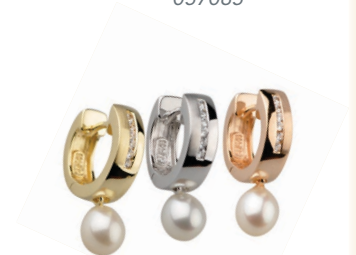

6x20mm

063028 063030 063029